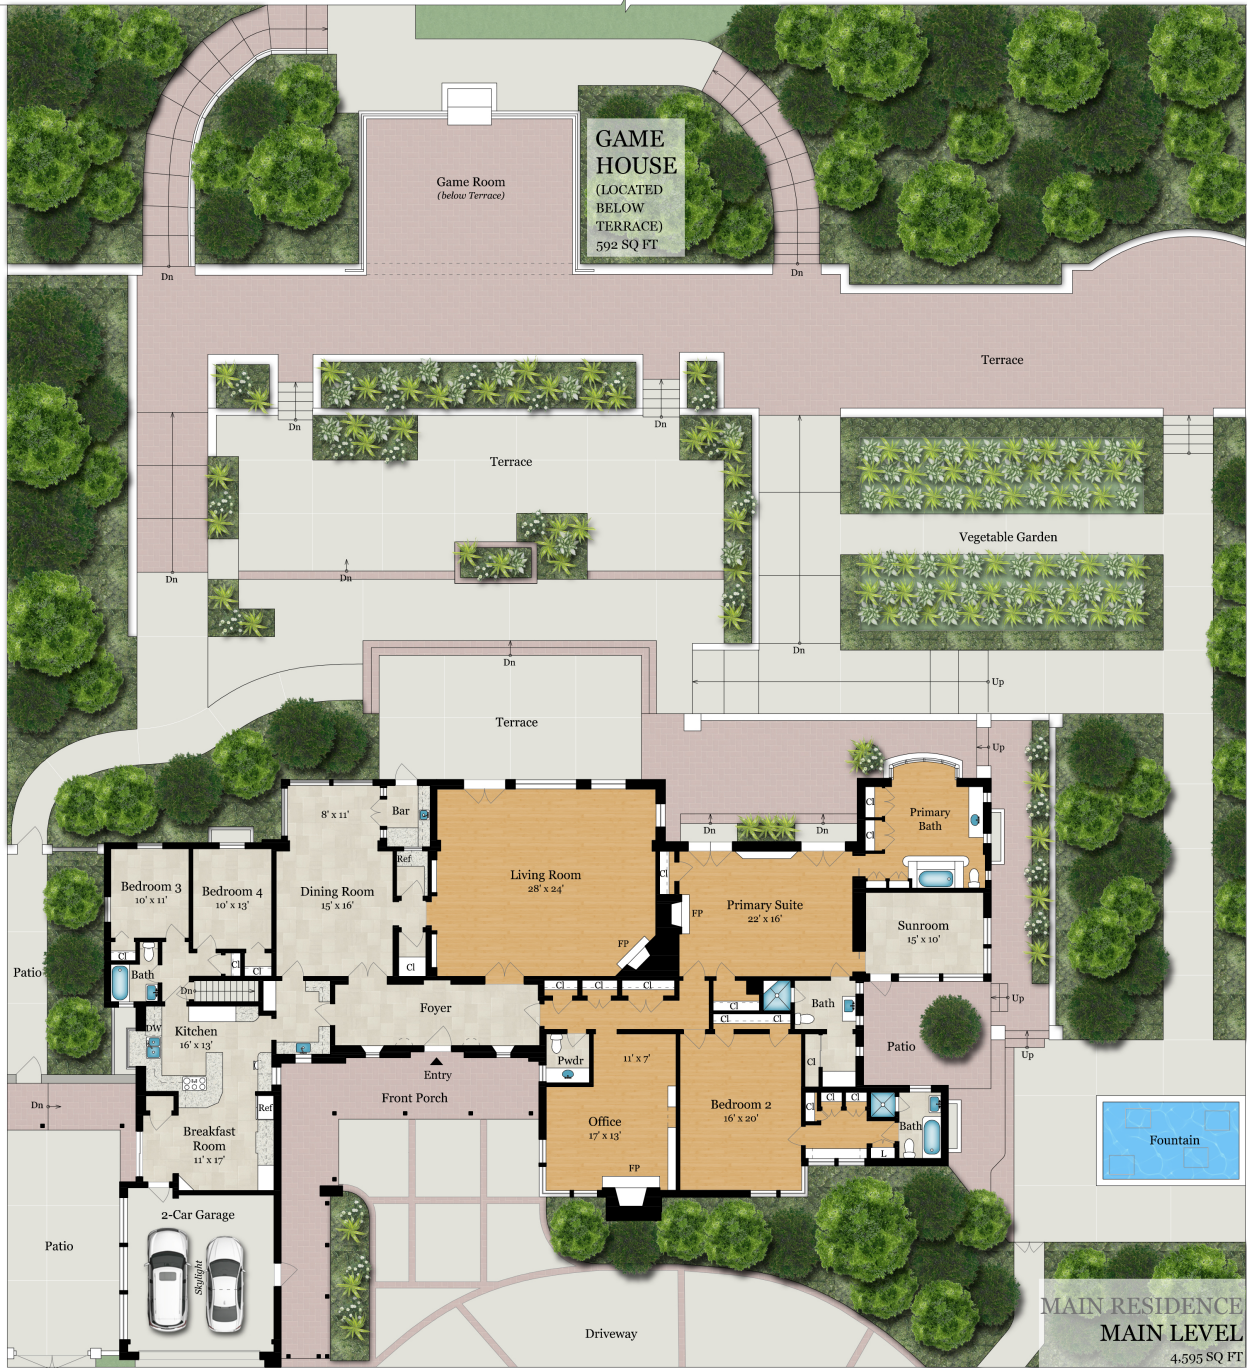

1200 RANCHO ROAD | ARCADIA, CA 91006

Rendering by Arcdimension
 All measurements are approximate. While deemed reliable, no information on these floor plans should be relied upon without independent verification.