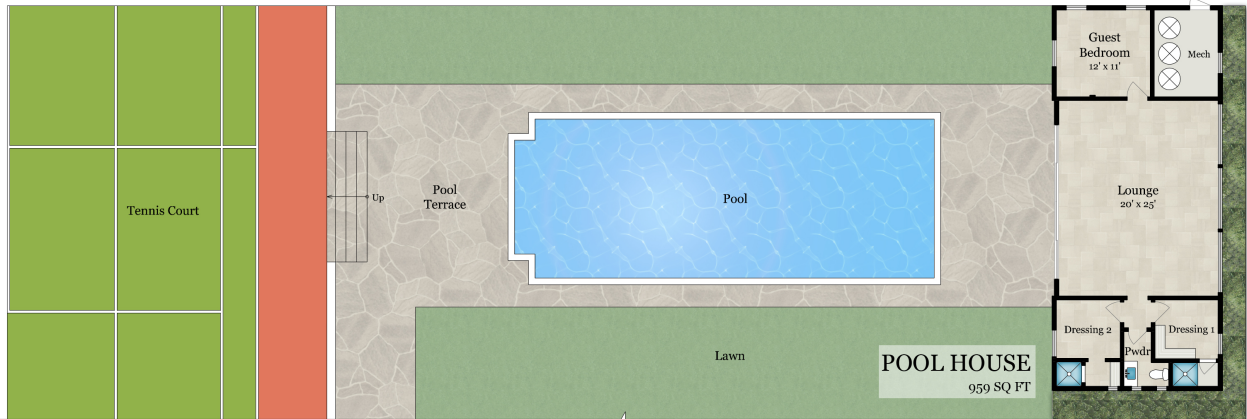

1200 RANCHO ROAD | ARCADIA, CA 91006

Rendering by Arcdimension
 All measurements are approximate. While deemed reliable, no information on these floor plans should be relied upon without independent verification.